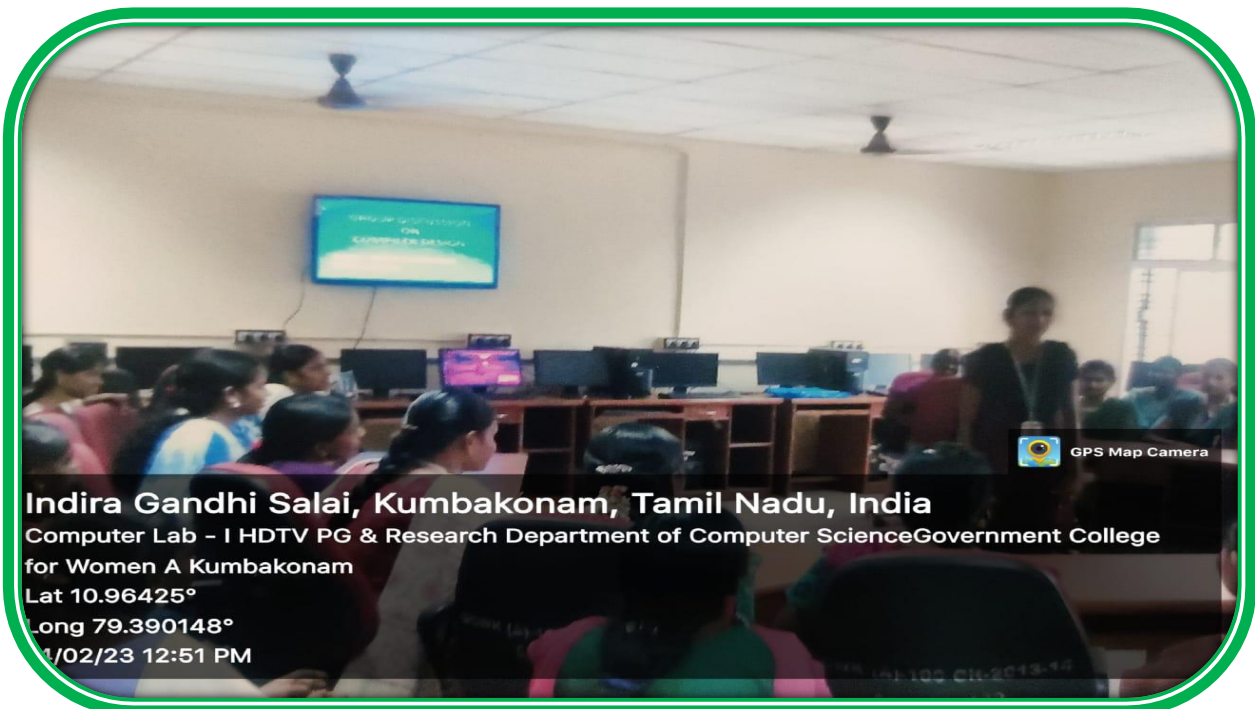

Indira Gandhi Salai, Kumbakonam, Tamil Nadu, India

Computer Lab - I HDTV PG & Research Department of Computer Science Government College for Women A Kumbakonam

Lat 10.96425°

Long 79.390148°

1/02/23 12:51 PM

GPS Map Camera

S. Arul
PRINCIPAL
Government College for Women (Autonomous)
KUMBAKONAM.