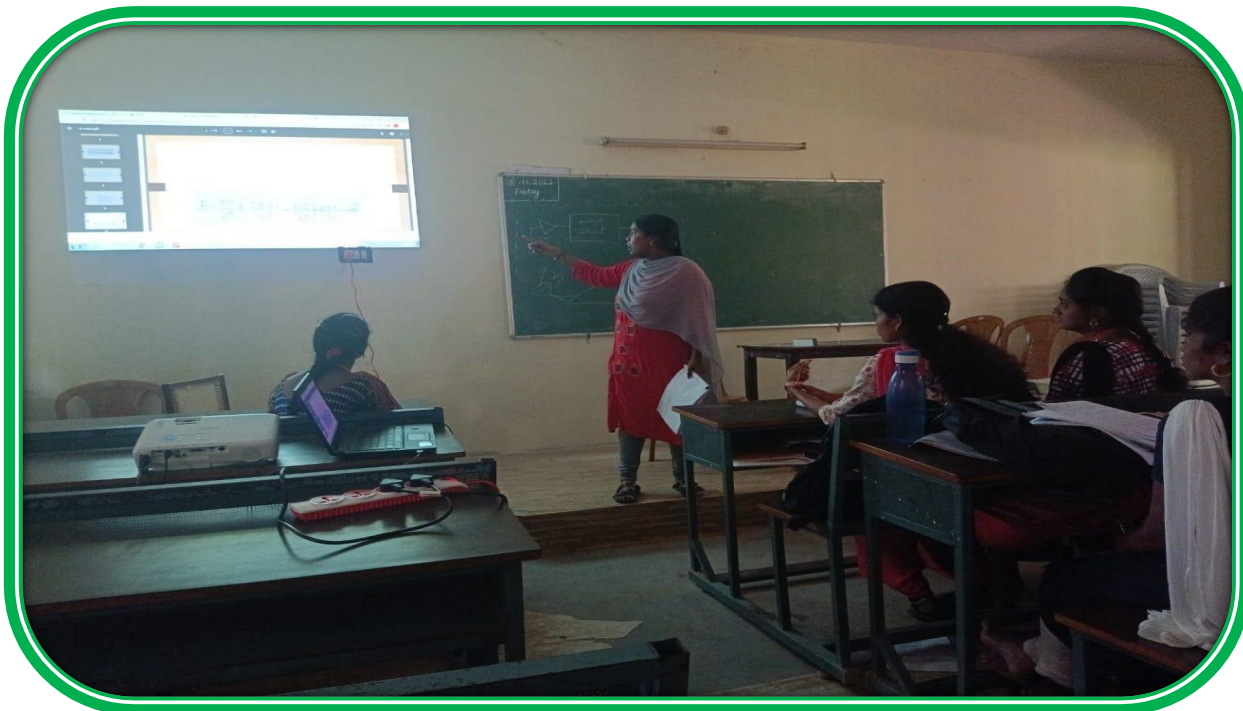

GOVERNMENT COLLEGE FOR WOMEN (AUTONOMOUS)

KUMBAKONAM – 612 001

Affiliated to Bharathidasan University

DST - CURIE Sponsored Institution

IV Cycle of Accreditation

☎ 0435 – 2401391

✉ principal@gcw.ac.in

S. Aradhana
PRINCIPAL
Government College for Women (Autonomous)
KUMBAKONAM.