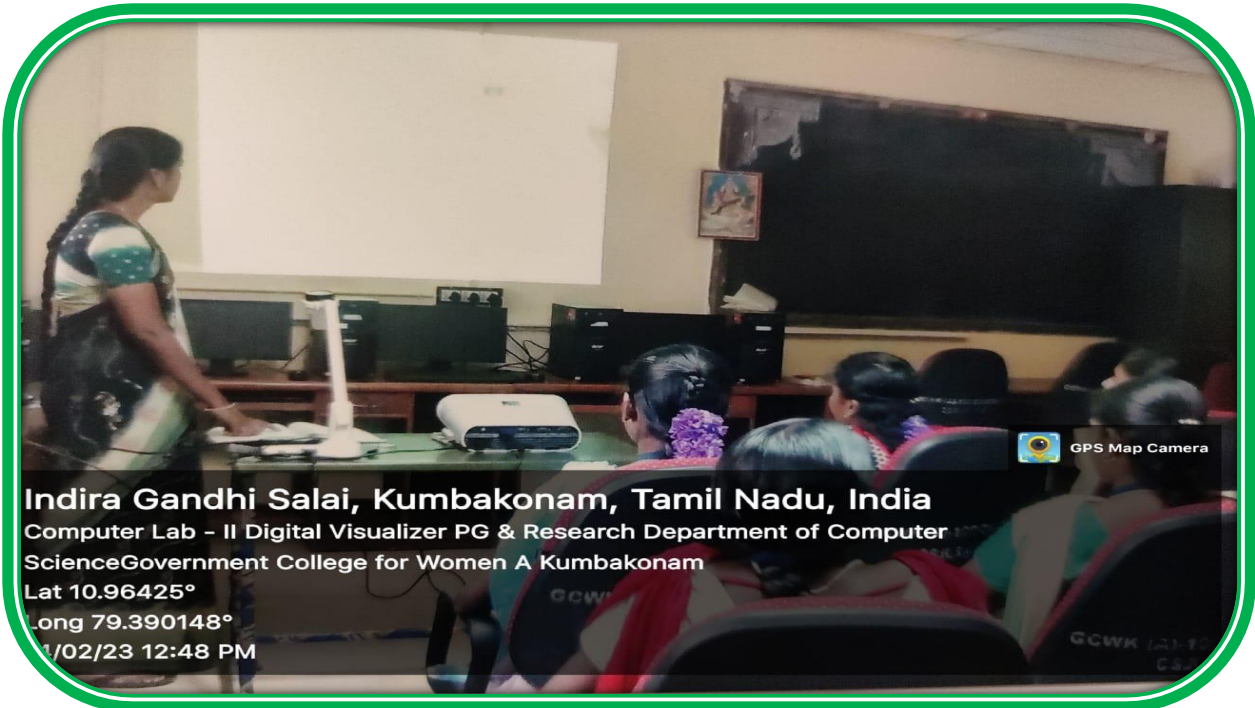

DST - CURIE Sponsored Institution

IV Cycle of Accreditation

☎ 0435 – 2401391

✉ principal@gcw.ac.in

Indira Gandhi Salai, Kumbakonam, Tamil Nadu, India

Computer Lab - II Digital Visualizer PG & Research Department of Computer Science Government College for Women A Kumbakonam