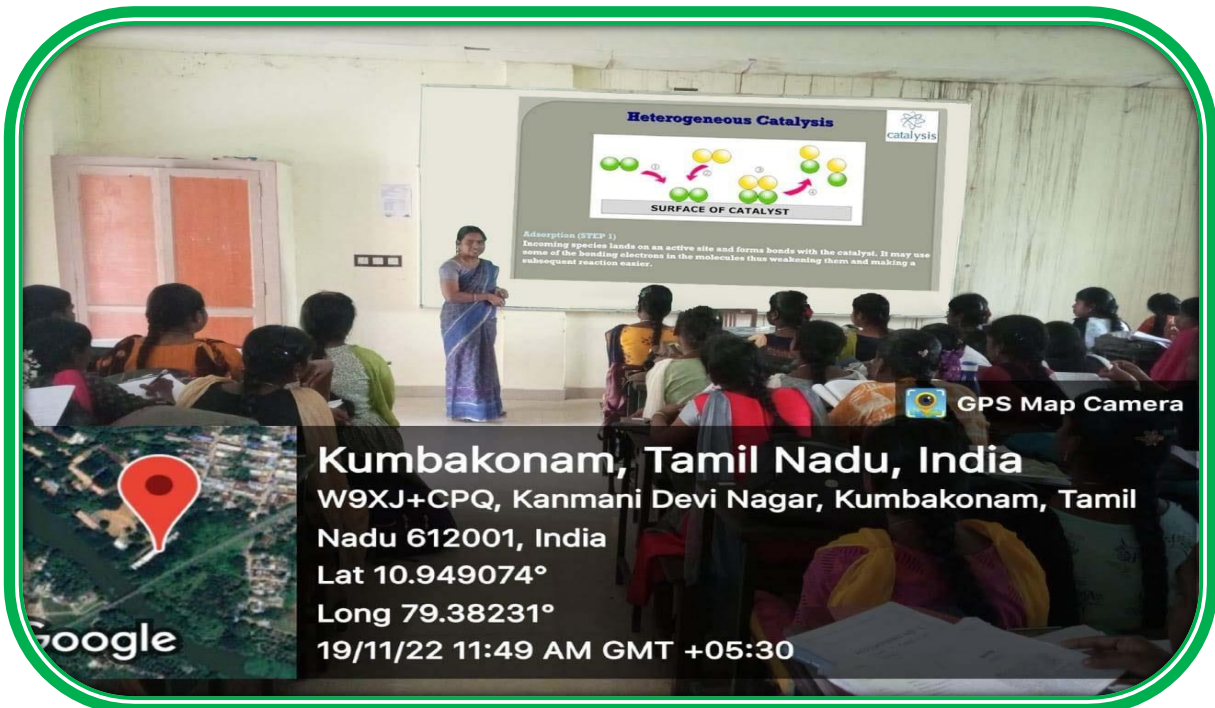

Kumbakonam, Tamil Nadu, India

Government college for women Autonomous

Kumbakonam Soft Skills Training

Lat 10.94661°

Long 79.380322°

28/03/23 02:37 PM GMT +05:30

Google

GPS Map Camera